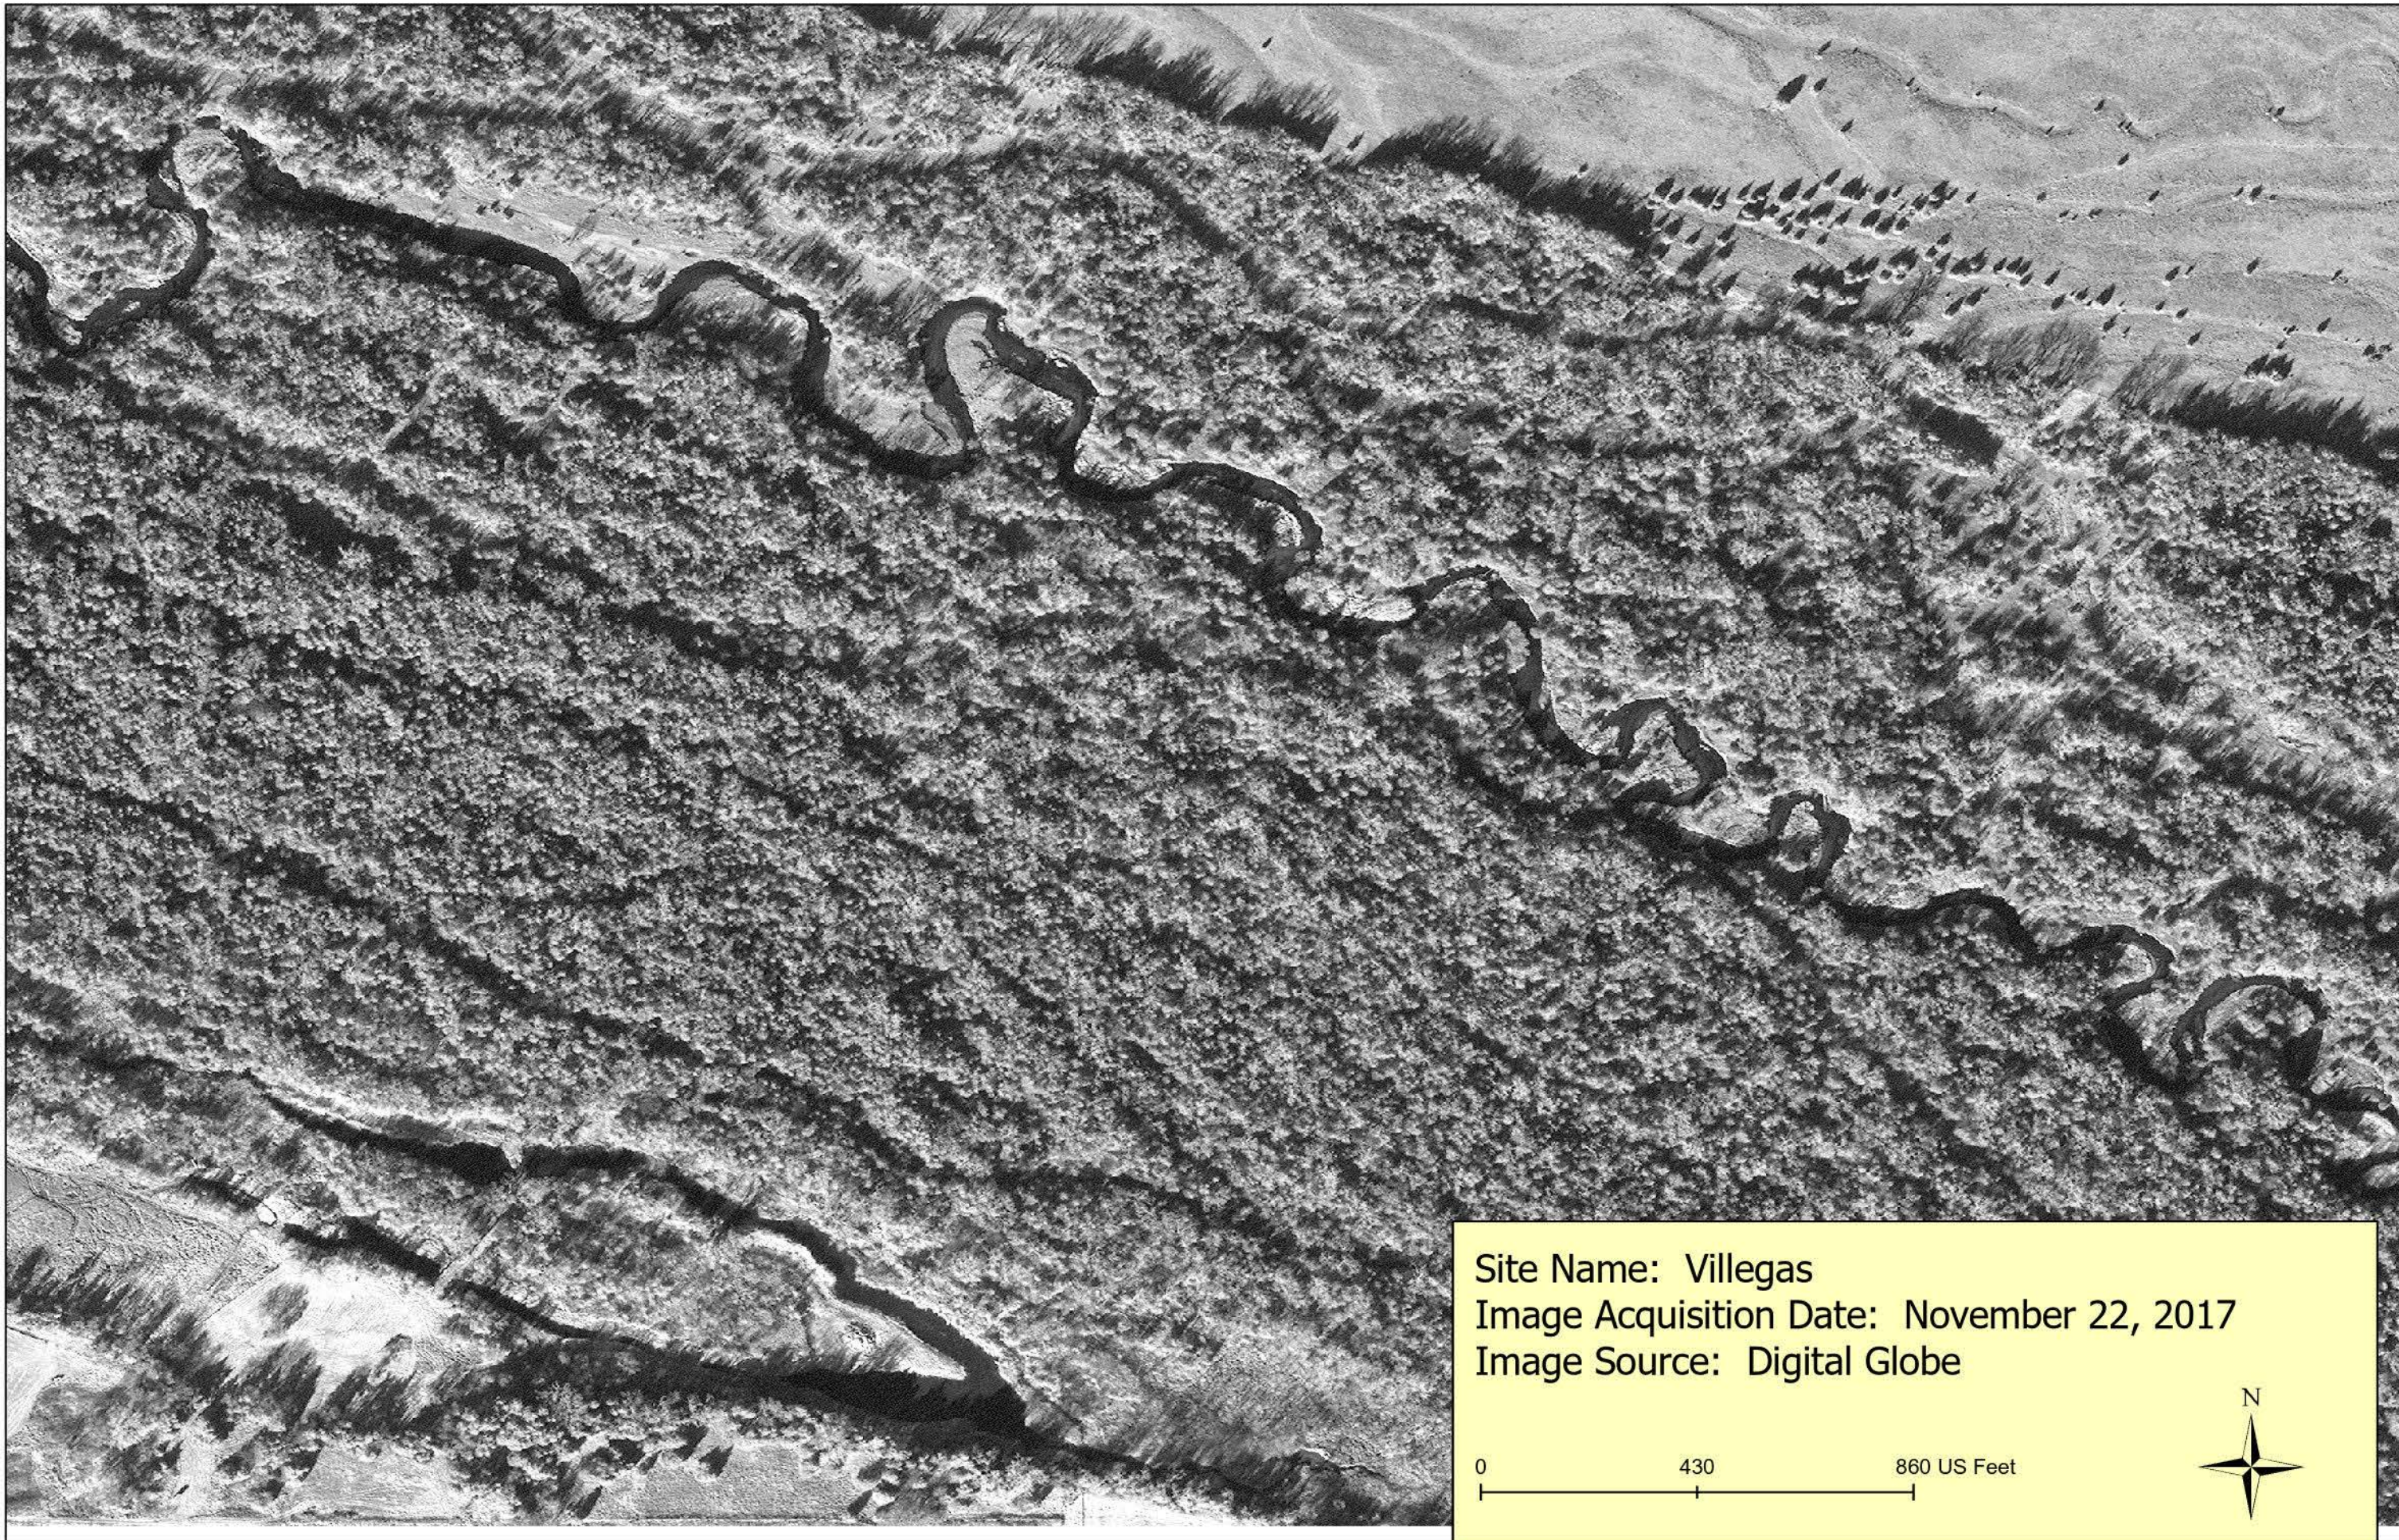

0 430 860 US Feet

Site Name: Villegas
Image Acquisition Date: September 14, 2017
Image Source: Digital Globe

0 430 860 US Feet

Site Name: Villegas
Image Acquisition Date: November 01, 2017
Image Source: Digital Globe

0 430 860 US Feet

Site Name: Villegas
Image Acquisition Date: November 22, 2017
Image Source: Digital Globe

0 430 860 US Feet

Site Name: Villegas
Image Acquisition Date: August 29, 2018
Image Source: Digital Globe