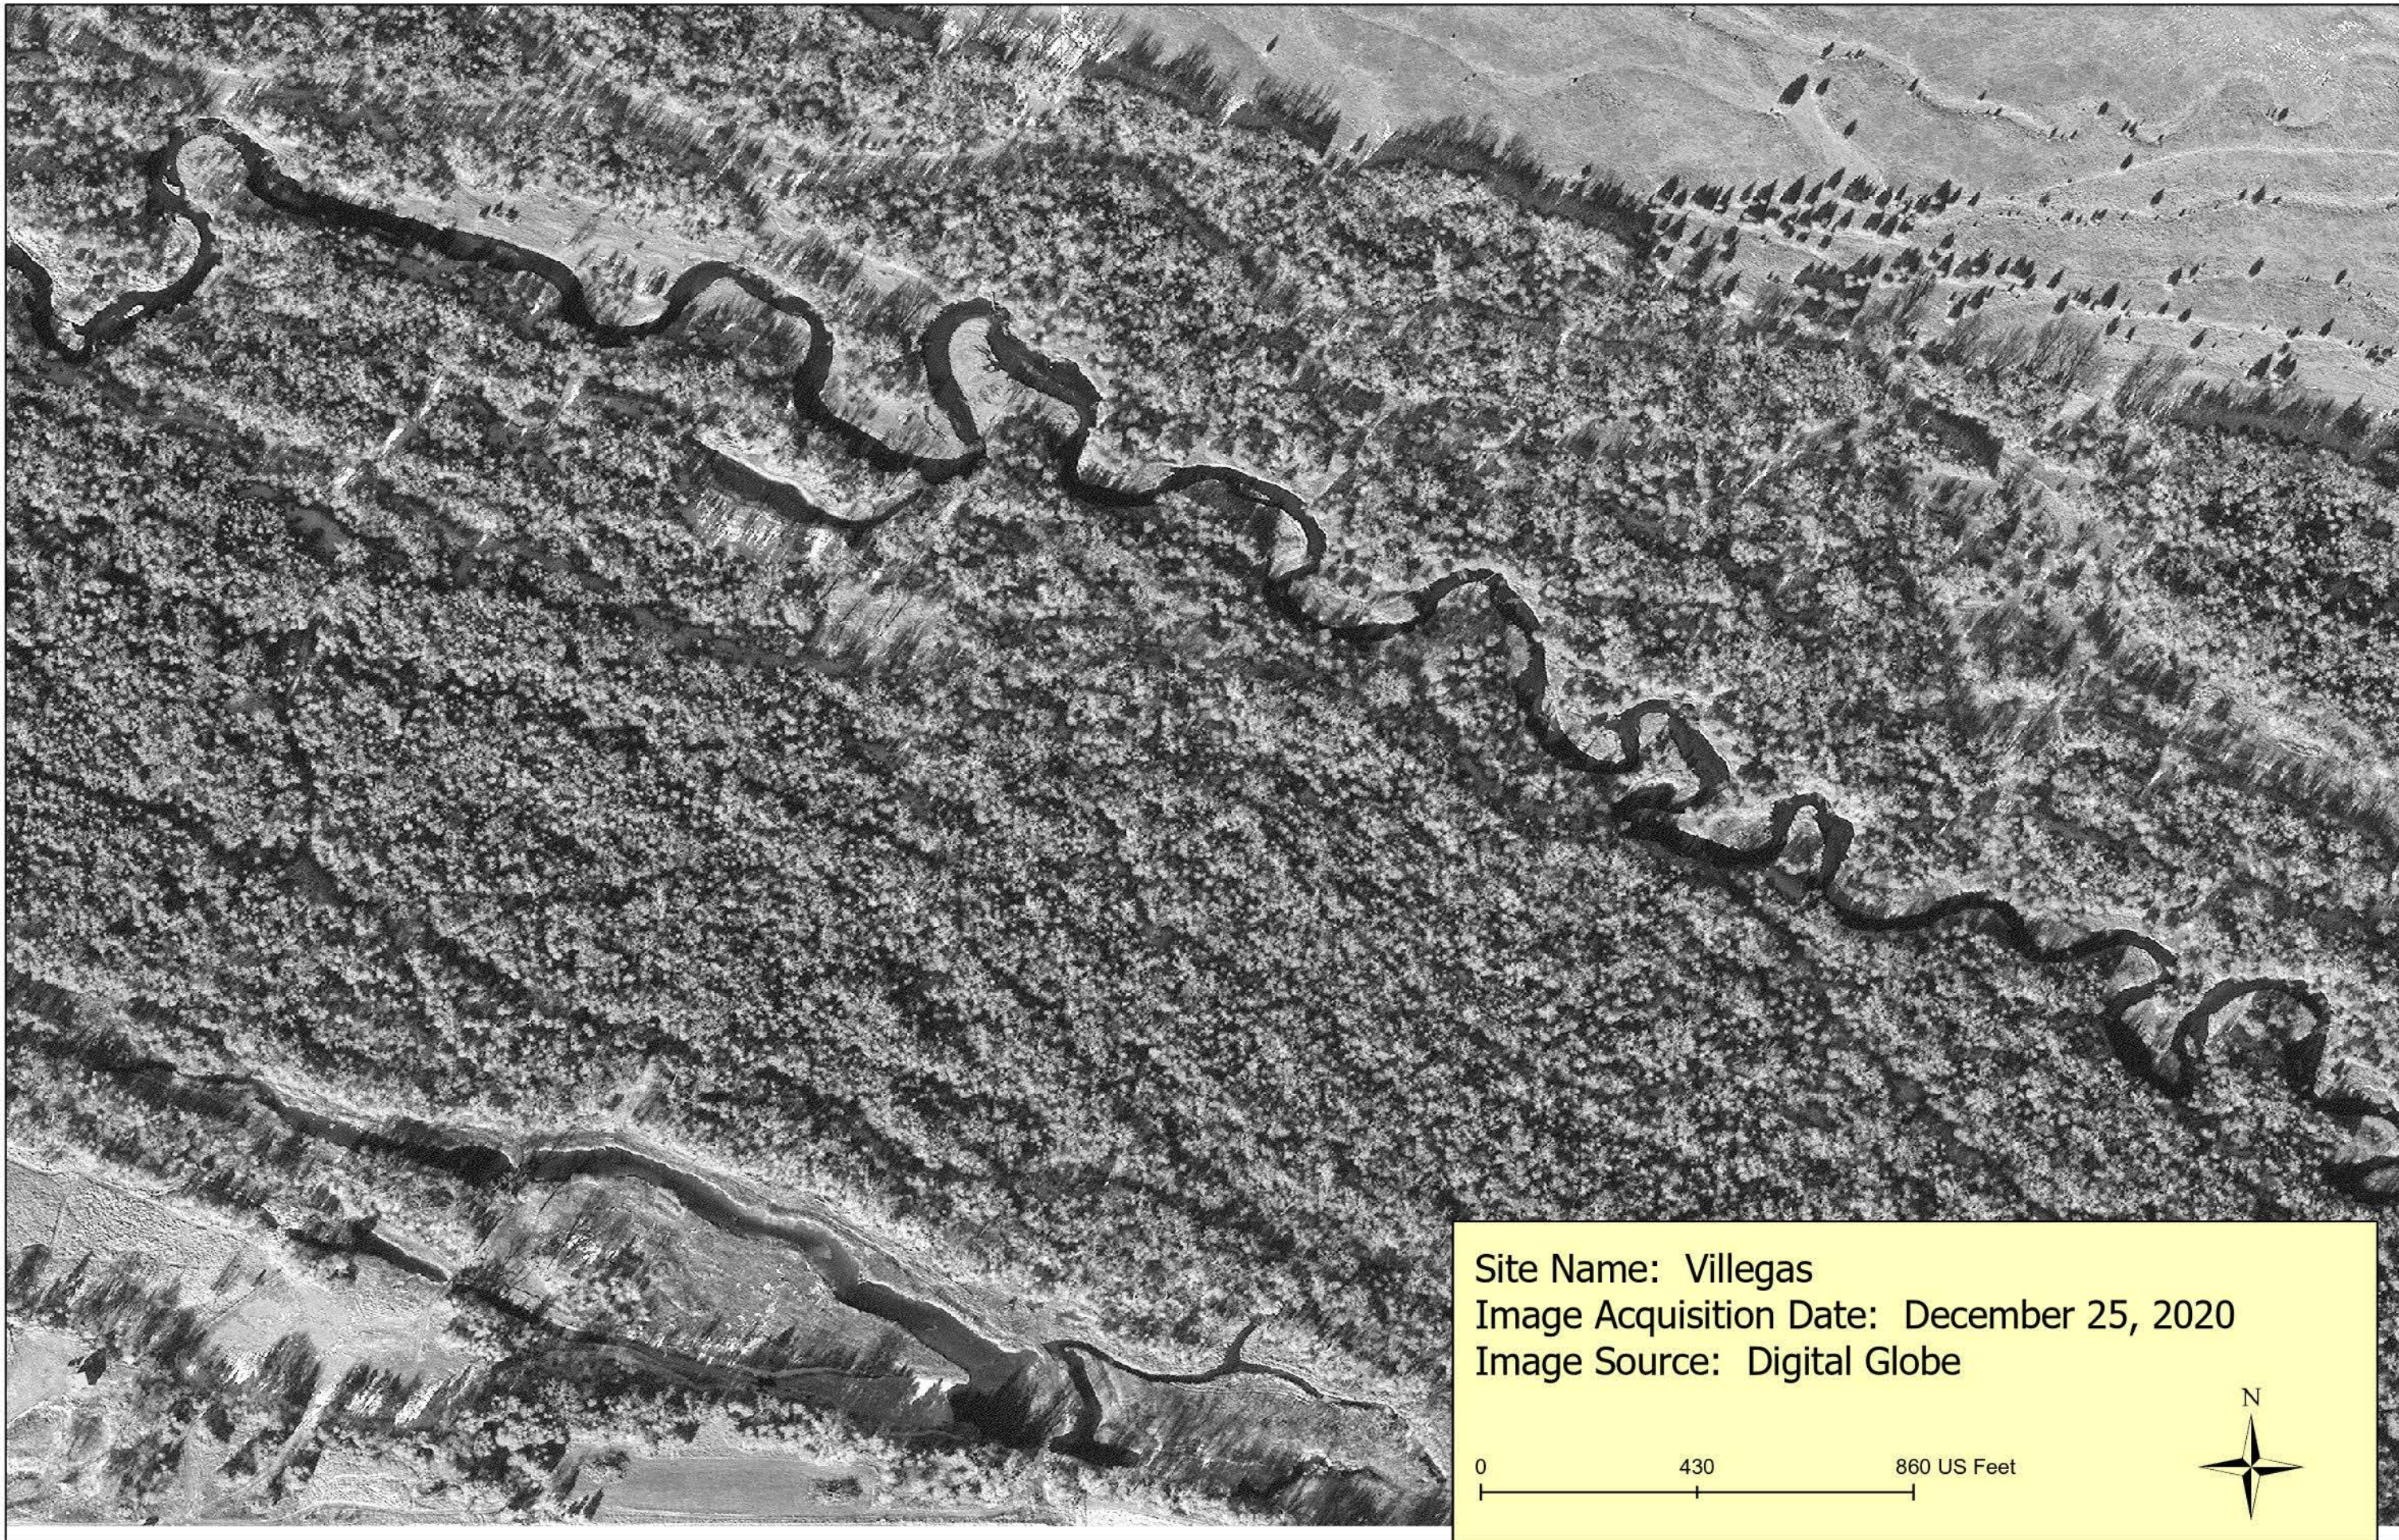

0 430 860 US Feet

Site Name: Villegas
Image Acquisition Date: September 22, 2018
Image Source: USDA NAIP

0 430 860 US Feet

Site Name: Villegas
Image Acquisition Date: December 20, 2018
Image Source: Digital Globe

0 430 860 US Feet

Site Name: Villegas
Image Acquisition Date: January 24, 2020
Image Source: Digital Globe

0 430 860 US Feet

Site Name: Villegas
Image Acquisition Date: May 01, 2020
Image Source: Digital Globe

0 430 860 US Feet

Site Name: Villegas
Image Acquisition Date: August 05, 2020
Image Source: USDA NAIP

Site Name: Villegas
Image Acquisition Date: December 25, 2020
Image Source: Digital Globe

0 430 860 US Feet