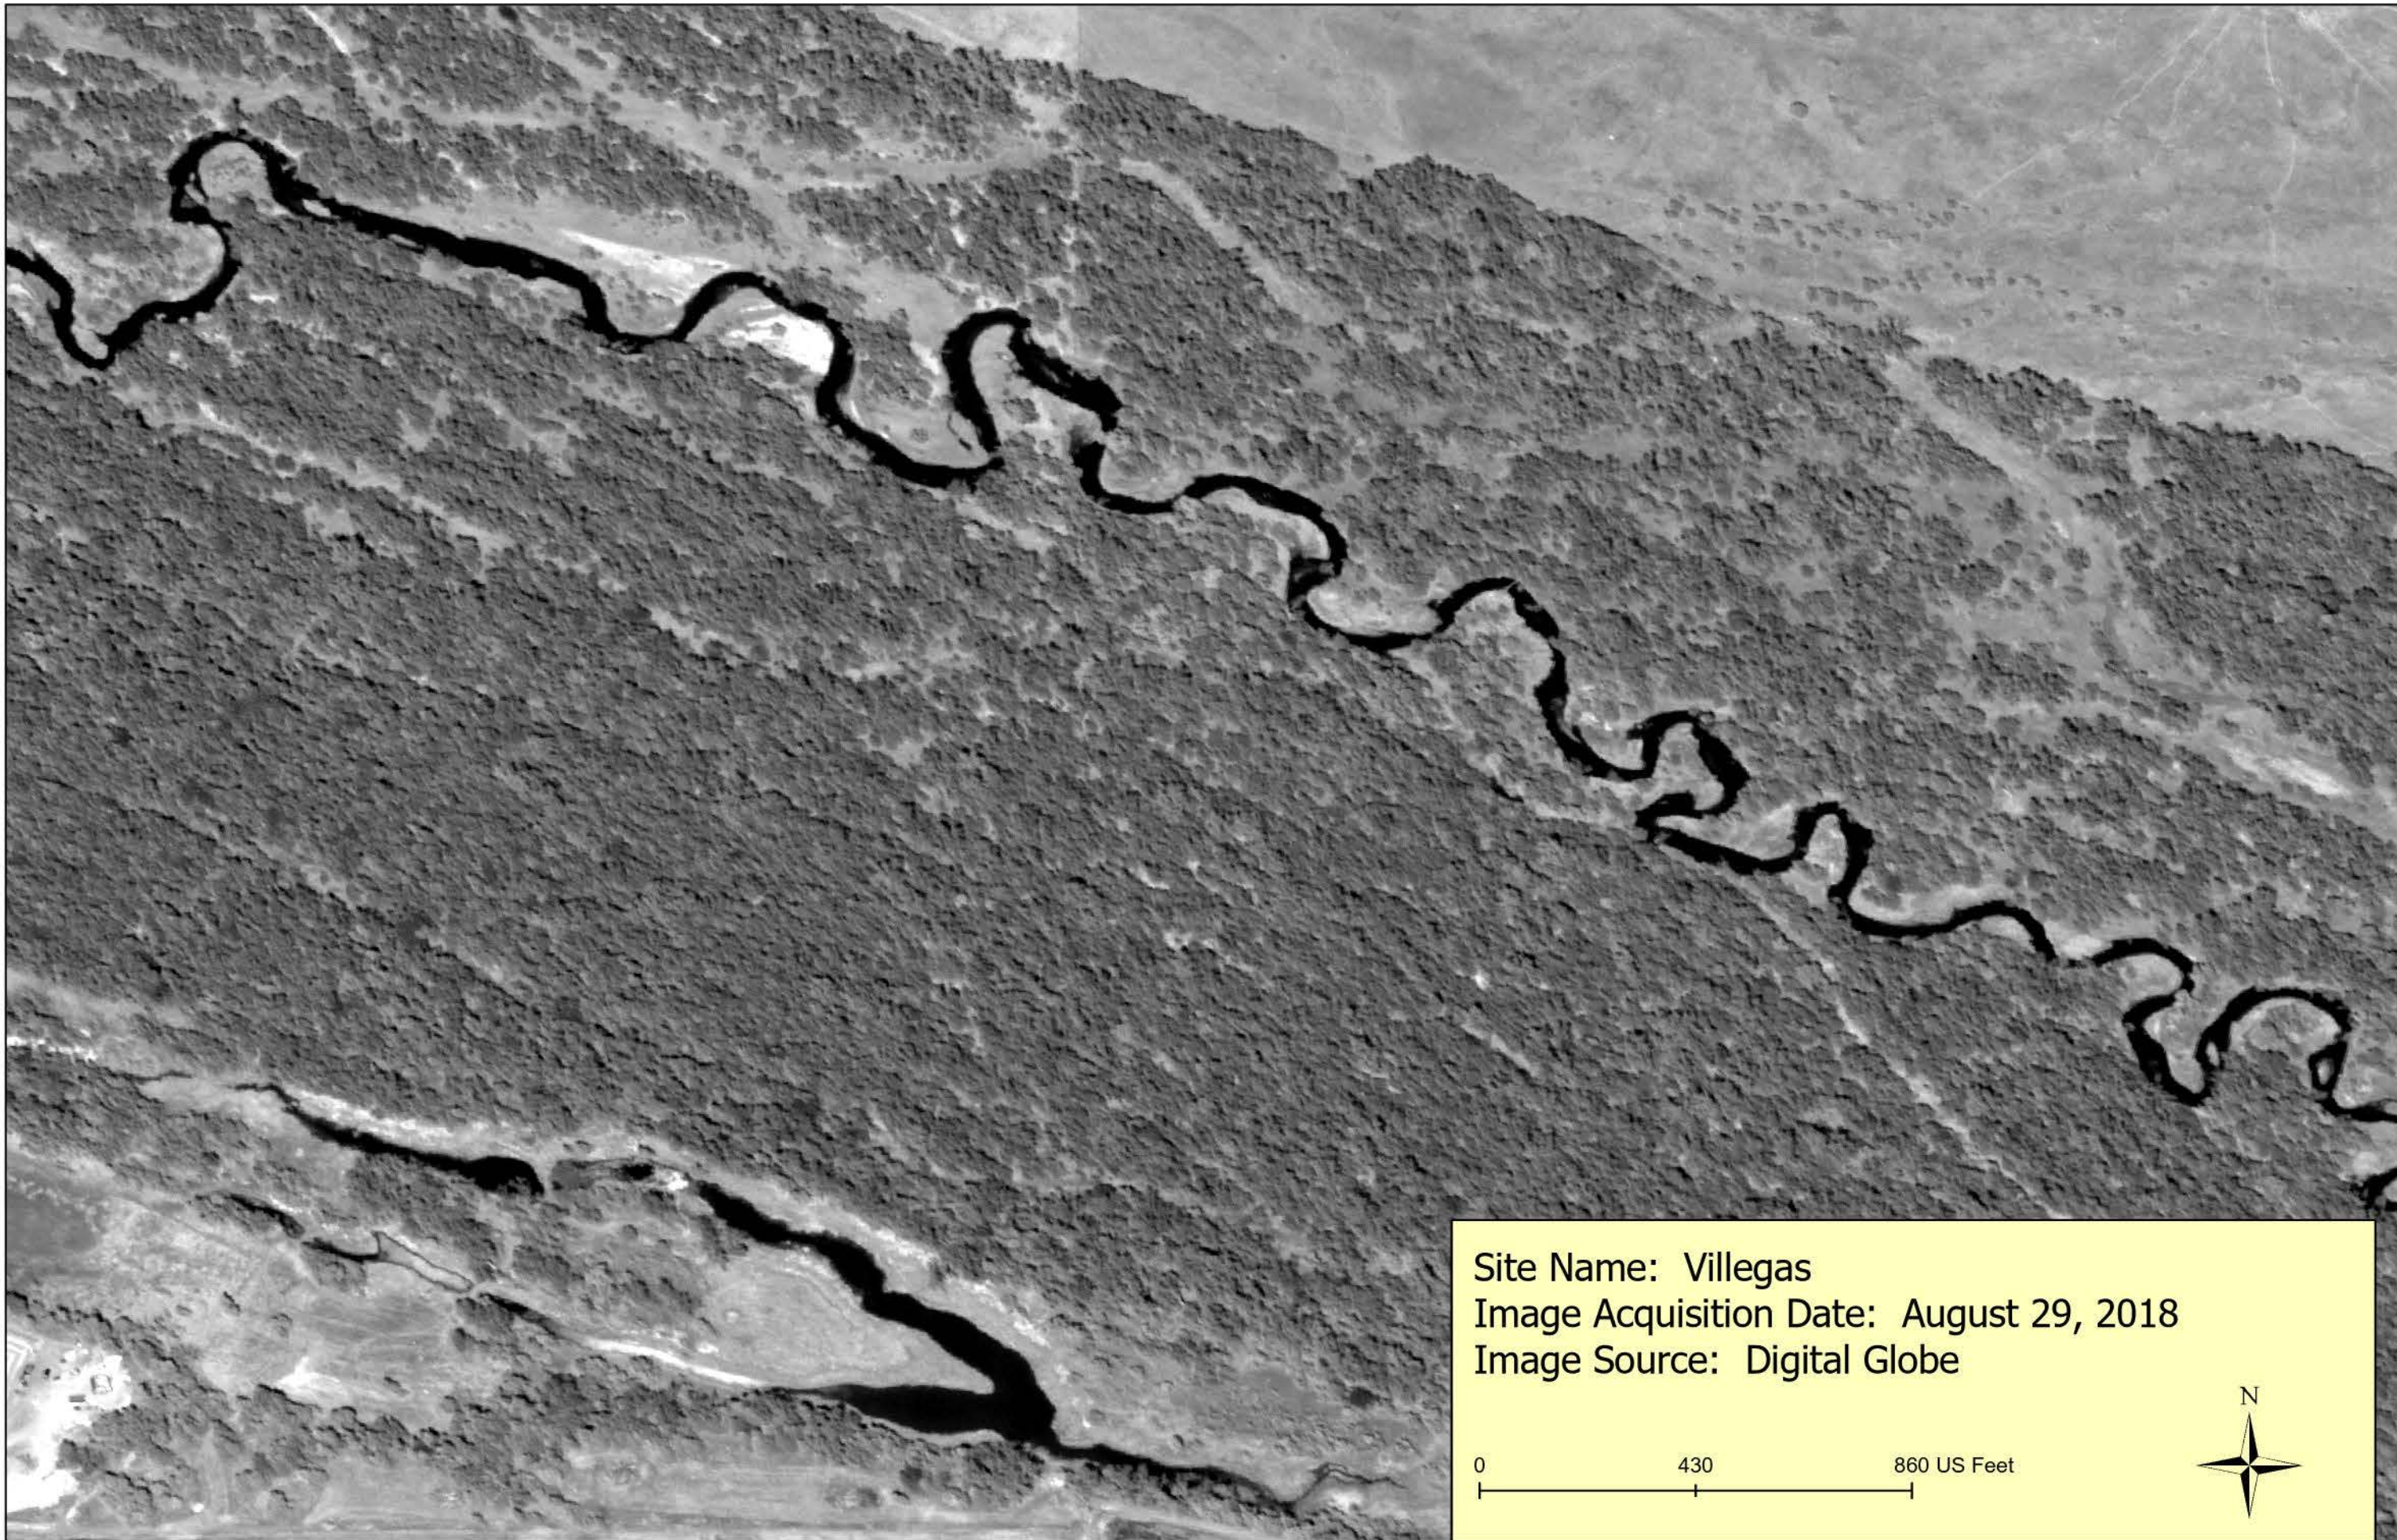

0 430 860 US Feet

Site Name: Villegas
Image Acquisition Date: November 22, 2017
Image Source: Digital Globe

0 430 860 US Feet

Site Name: Villegas
Image Acquisition Date: August 29, 2018
Image Source: Digital Globe

0 430 860 US Feet

Site Name: Villegas
Image Acquisition Date: September 22, 2018
Image Source: USDA NAIP

0 430 860 US Feet

Site Name: Villegas
Image Acquisition Date: December 20, 2018
Image Source: Digital Globe

0 430 860 US Feet

Site Name: Villegas
Image Acquisition Date: January 24, 2020
Image Source: Digital Globe

0 430 860 US Feet

Site Name: Villegas
Image Acquisition Date: May 01, 2020
Image Source: Digital Globe

0 430 860 US Feet

Site Name: Villegas
Image Acquisition Date: August 05, 2020
Image Source: USDA NAIP

Site Name: Villegas
Image Acquisition Date: December 25, 2020
Image Source: Digital Globe

0 430 860 US Feet