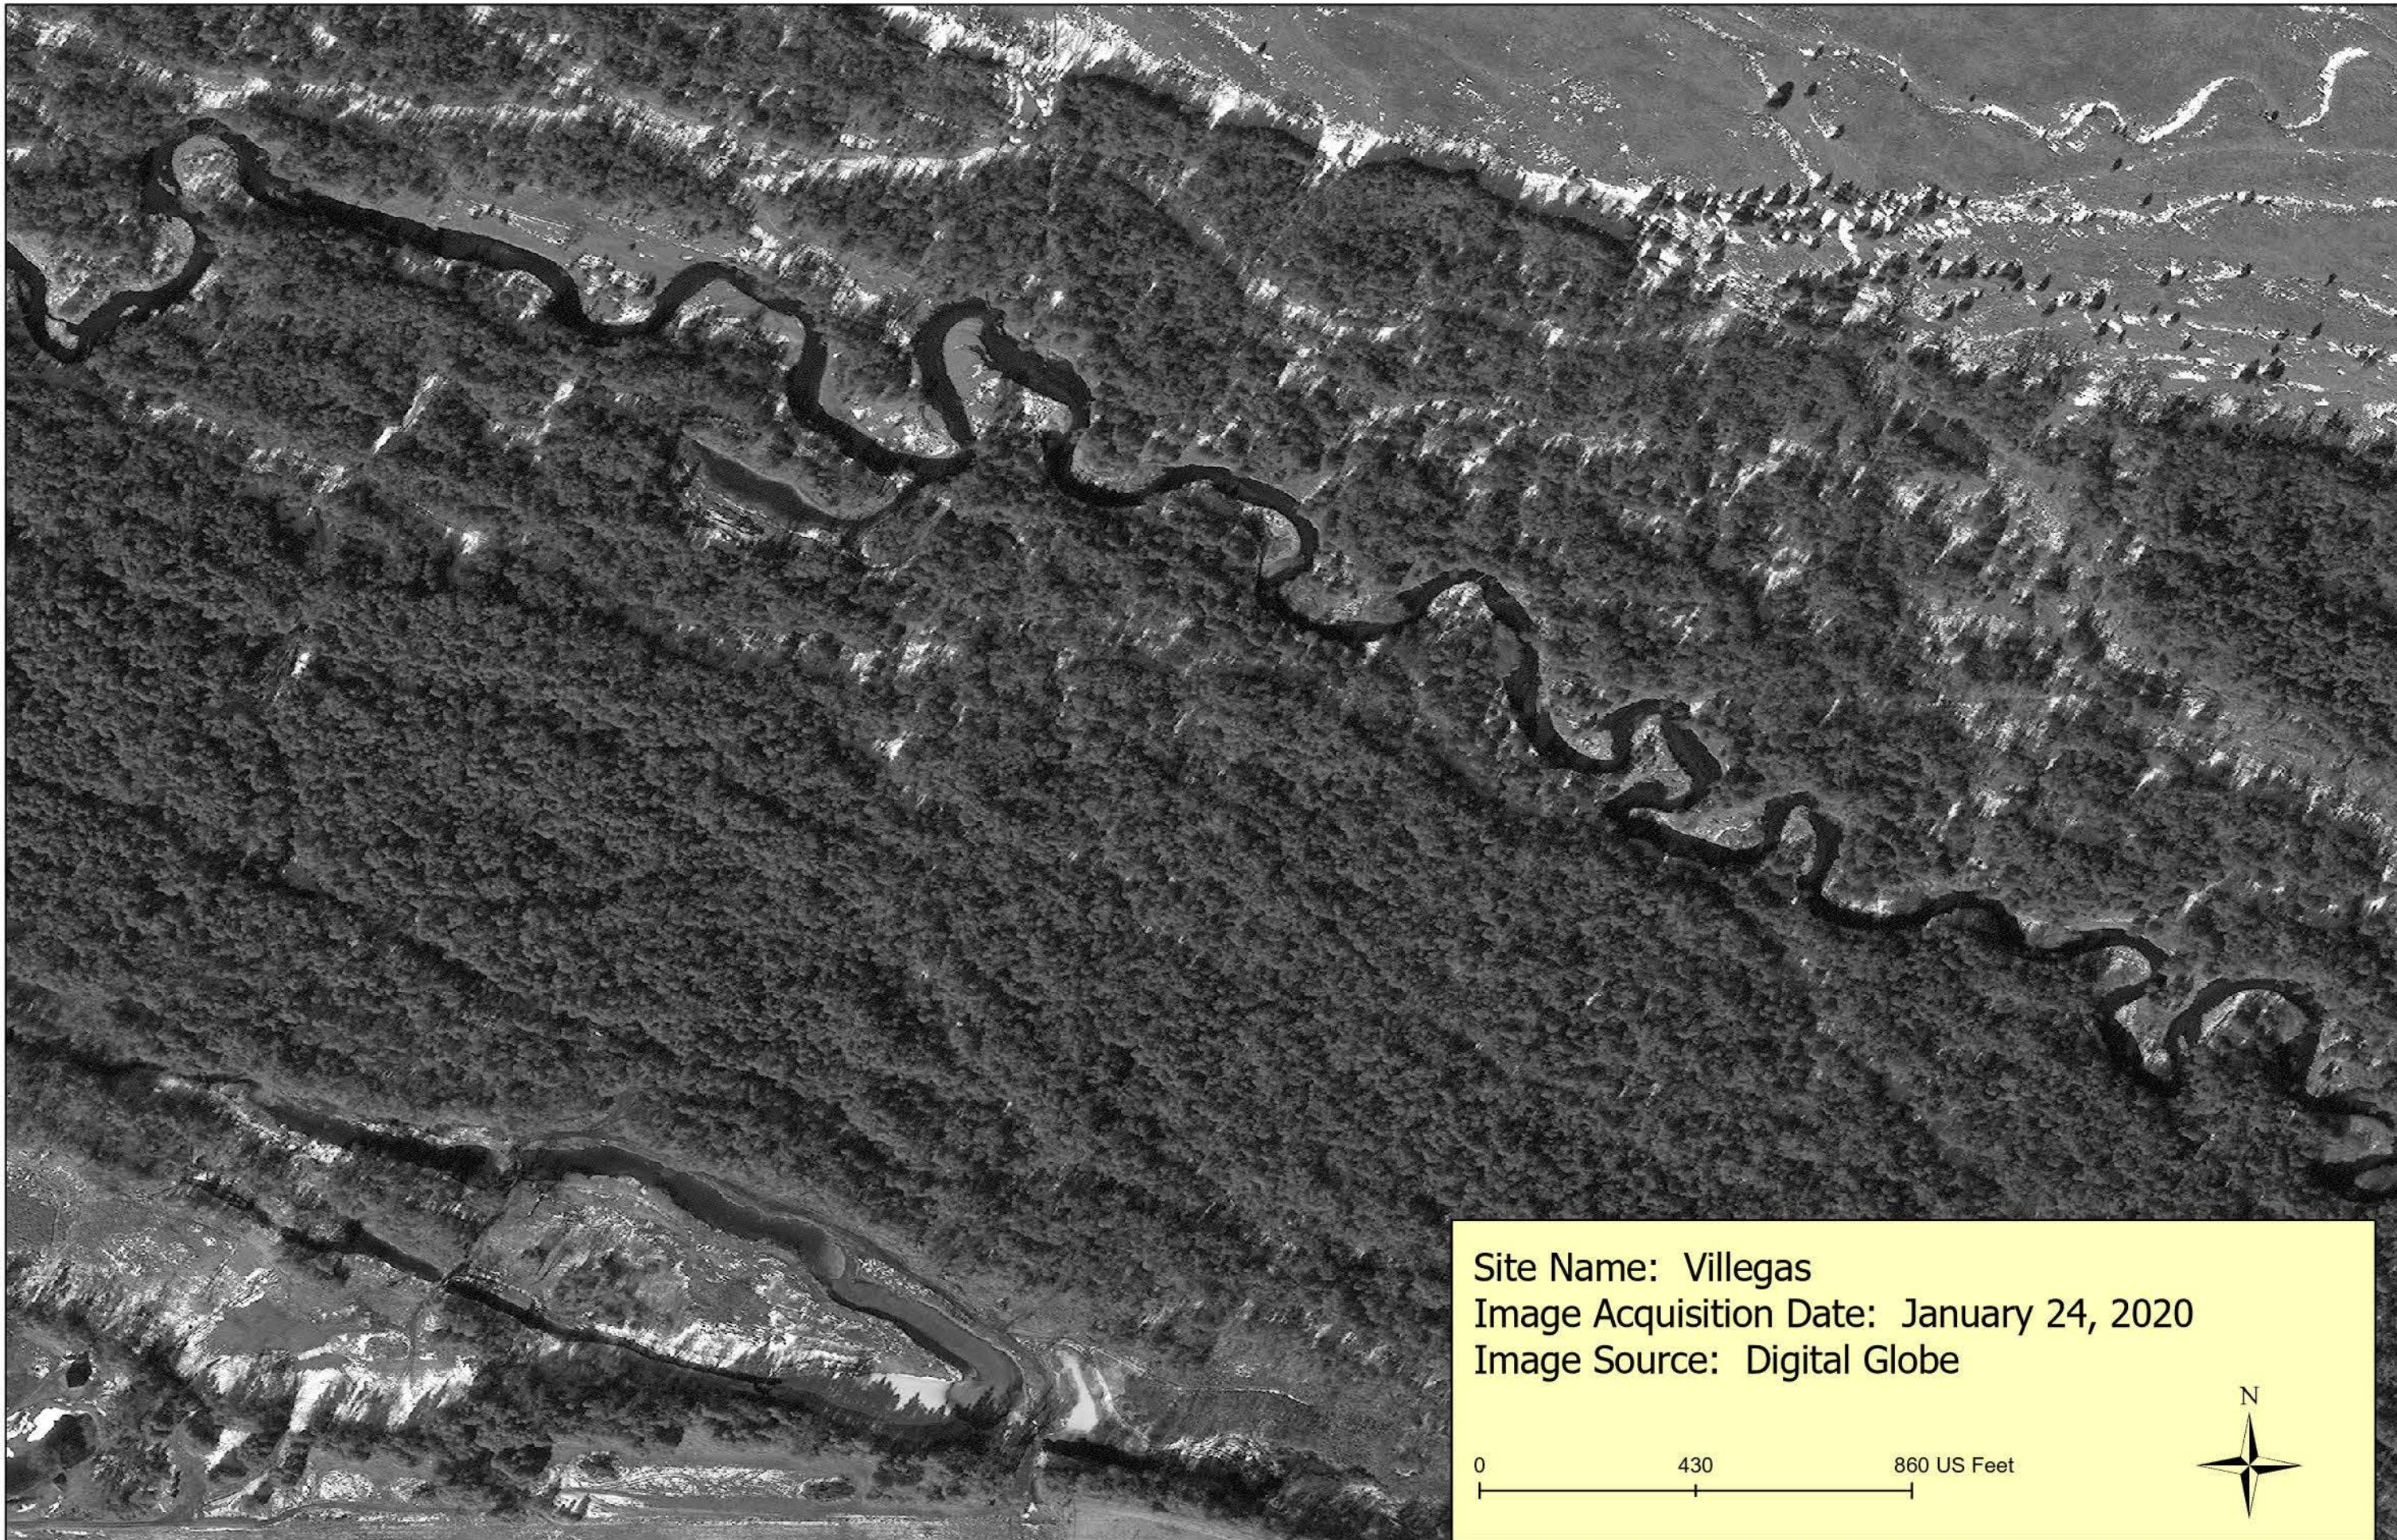

0 430 860 US Feet

Site Name: Villegas
Image Acquisition Date: November 22, 2017
Image Source: Digital Globe

0 430 860 US Feet

Site Name: Villegas
Image Acquisition Date: August 29, 2018
Image Source: Digital Globe

0 430 860 US Feet

Site Name: Villegas
Image Acquisition Date: September 22, 2018
Image Source: USDA NAIP

0 430 860 US Feet

Site Name: Villegas
Image Acquisition Date: December 20, 2018
Image Source: Digital Globe

0 430 860 US Feet

Site Name: Villegas
Image Acquisition Date: January 24, 2020
Image Source: Digital Globe

0 430 860 US Feet

Site Name: Villegas
Image Acquisition Date: May 01, 2020
Image Source: Digital Globe

0 430 860 US Feet

Site Name: Villegas
Image Acquisition Date: August 05, 2020
Image Source: USDA NAIP

Site Name: Villegas
Image Acquisition Date: December 25, 2020
Image Source: Digital Globe

0 430 860 US Feet