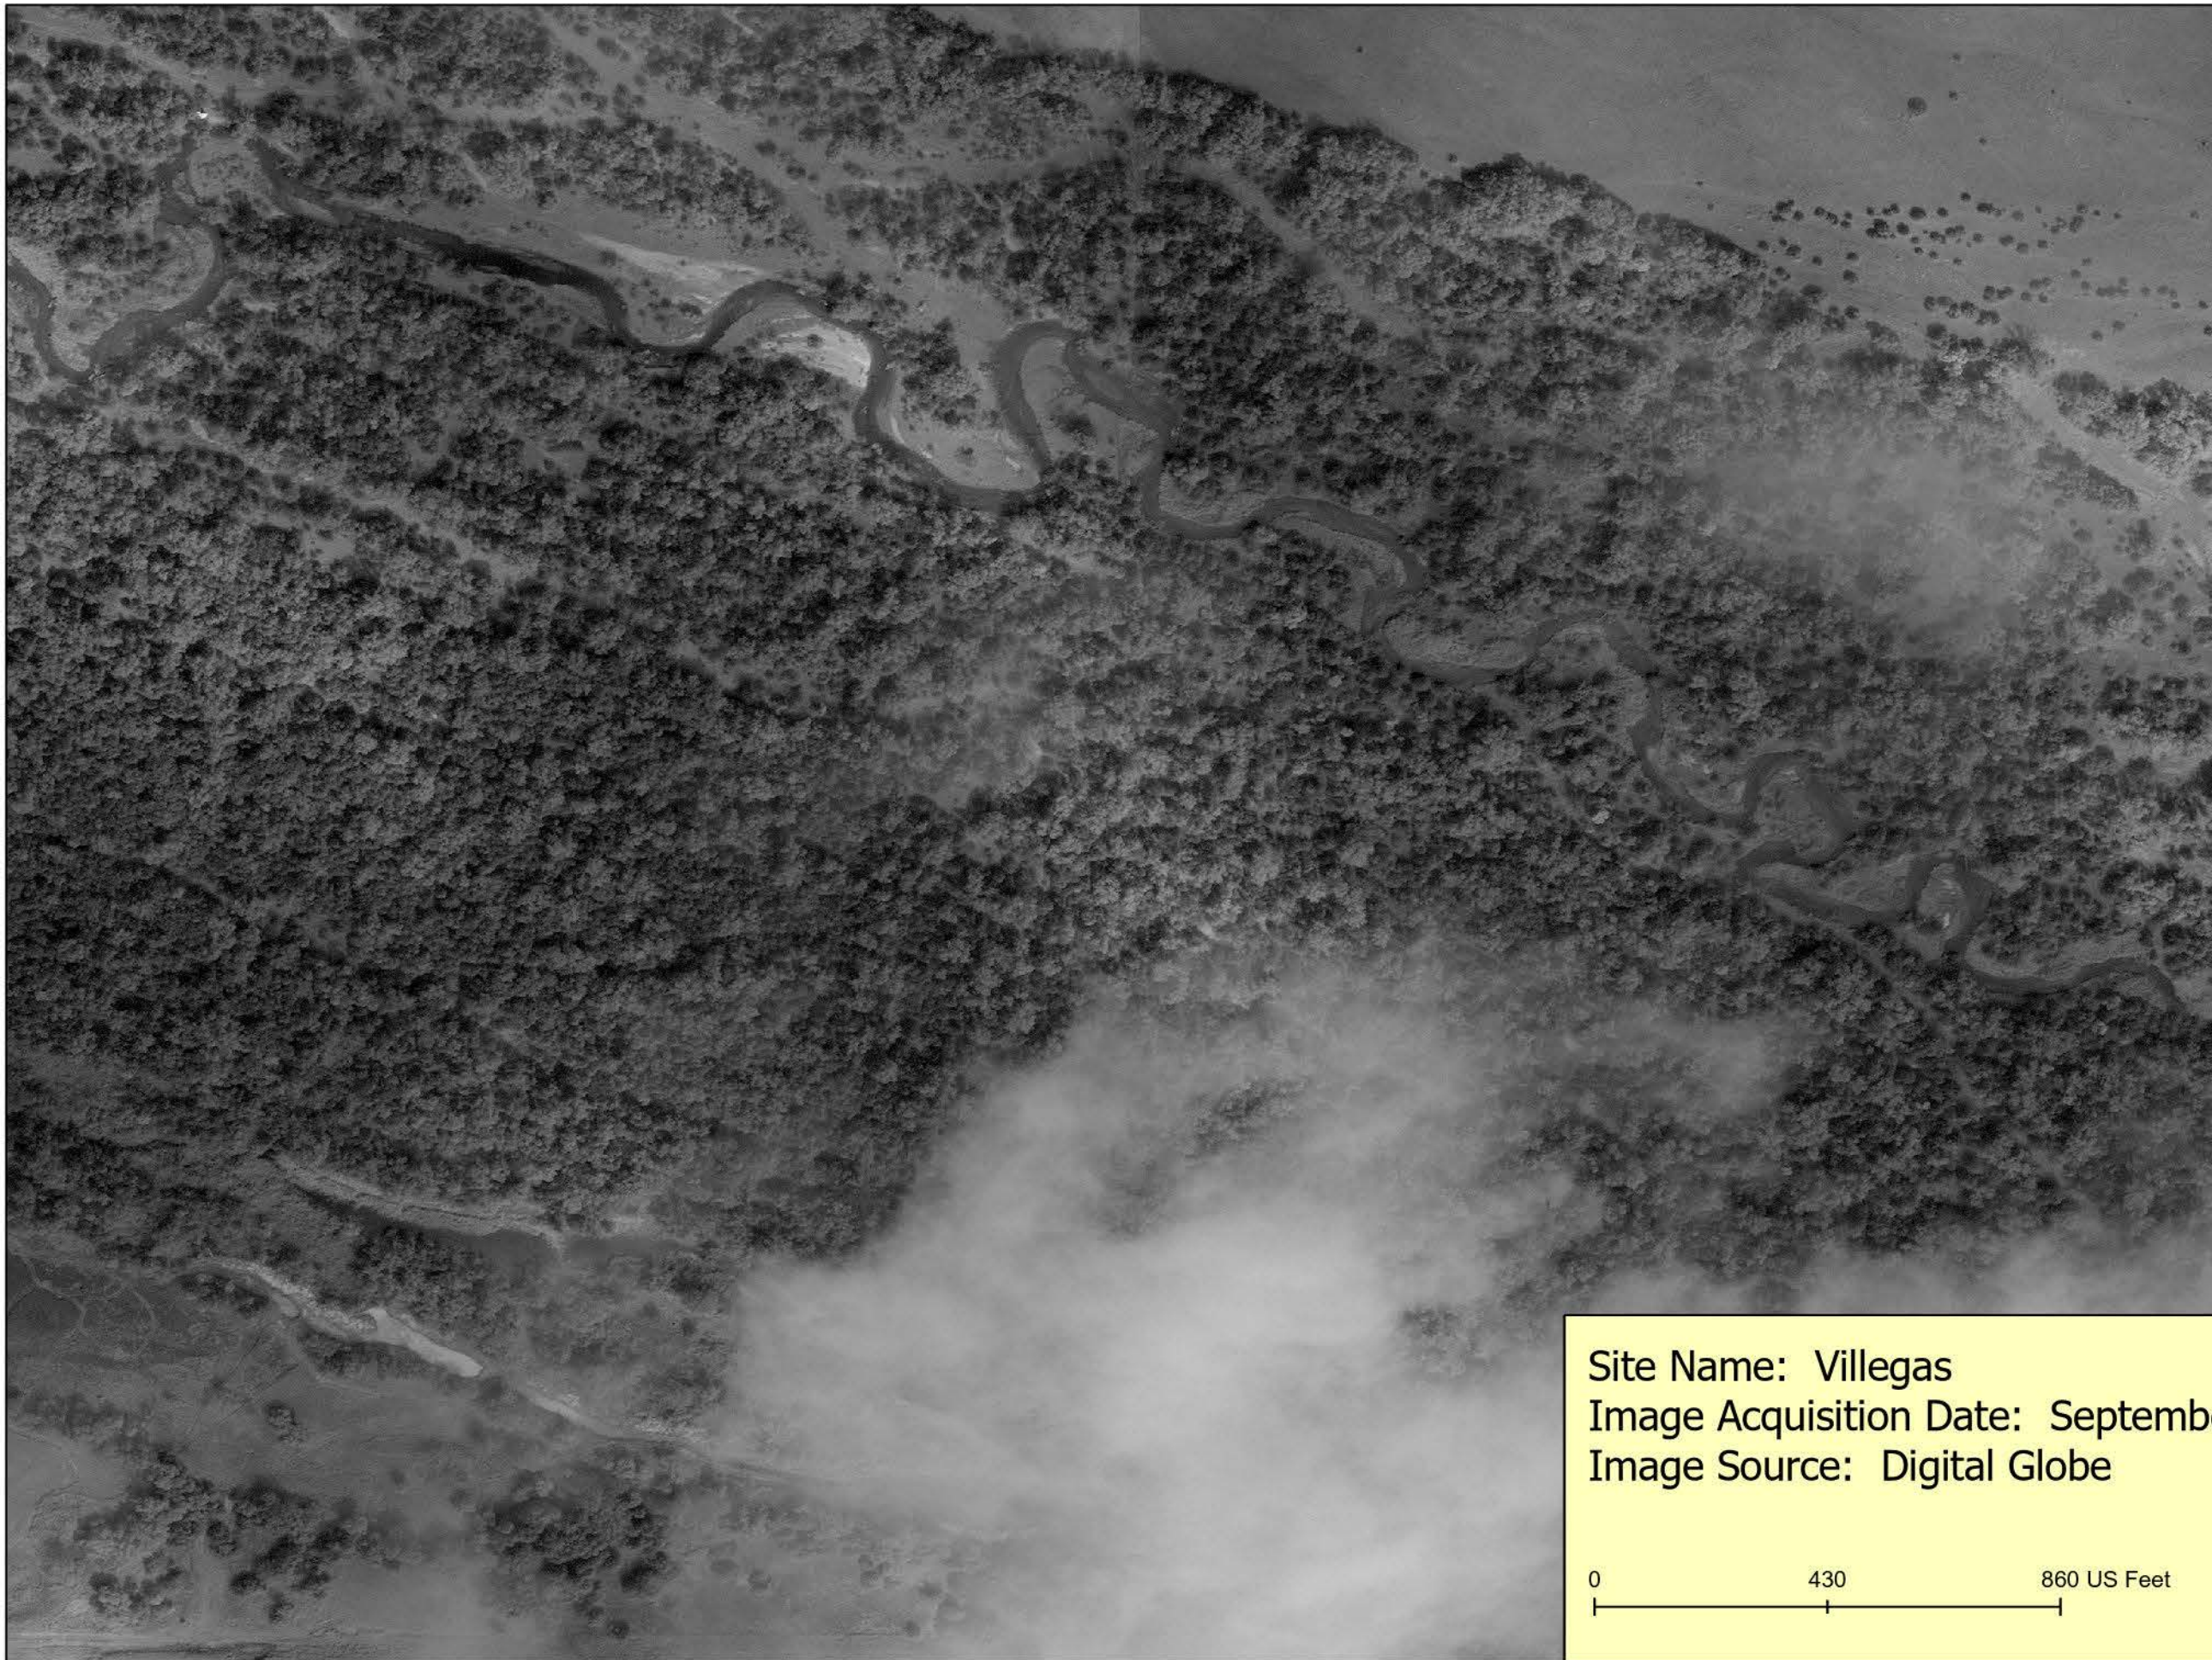

Site Name: Villegas
Image Acquisition Date: March 27, 2017
Image Source: Digital Globe

0 430 860 US Feet

Site Name: Villegas
Image Acquisition Date: August 07, 2017
Image Source: Digital Globe

Site Name: Villegas
Image Acquisition Date: August 25, 2017
Image Source: Digital Globe

0 430 860 US Feet

Site Name: Villegas
Image Acquisition Date: September 14, 2017
Image Source: Digital Globe

0 430 860 US Feet

Site Name: Villegas
Image Acquisition Date: November 01, 2017
Image Source: Digital Globe