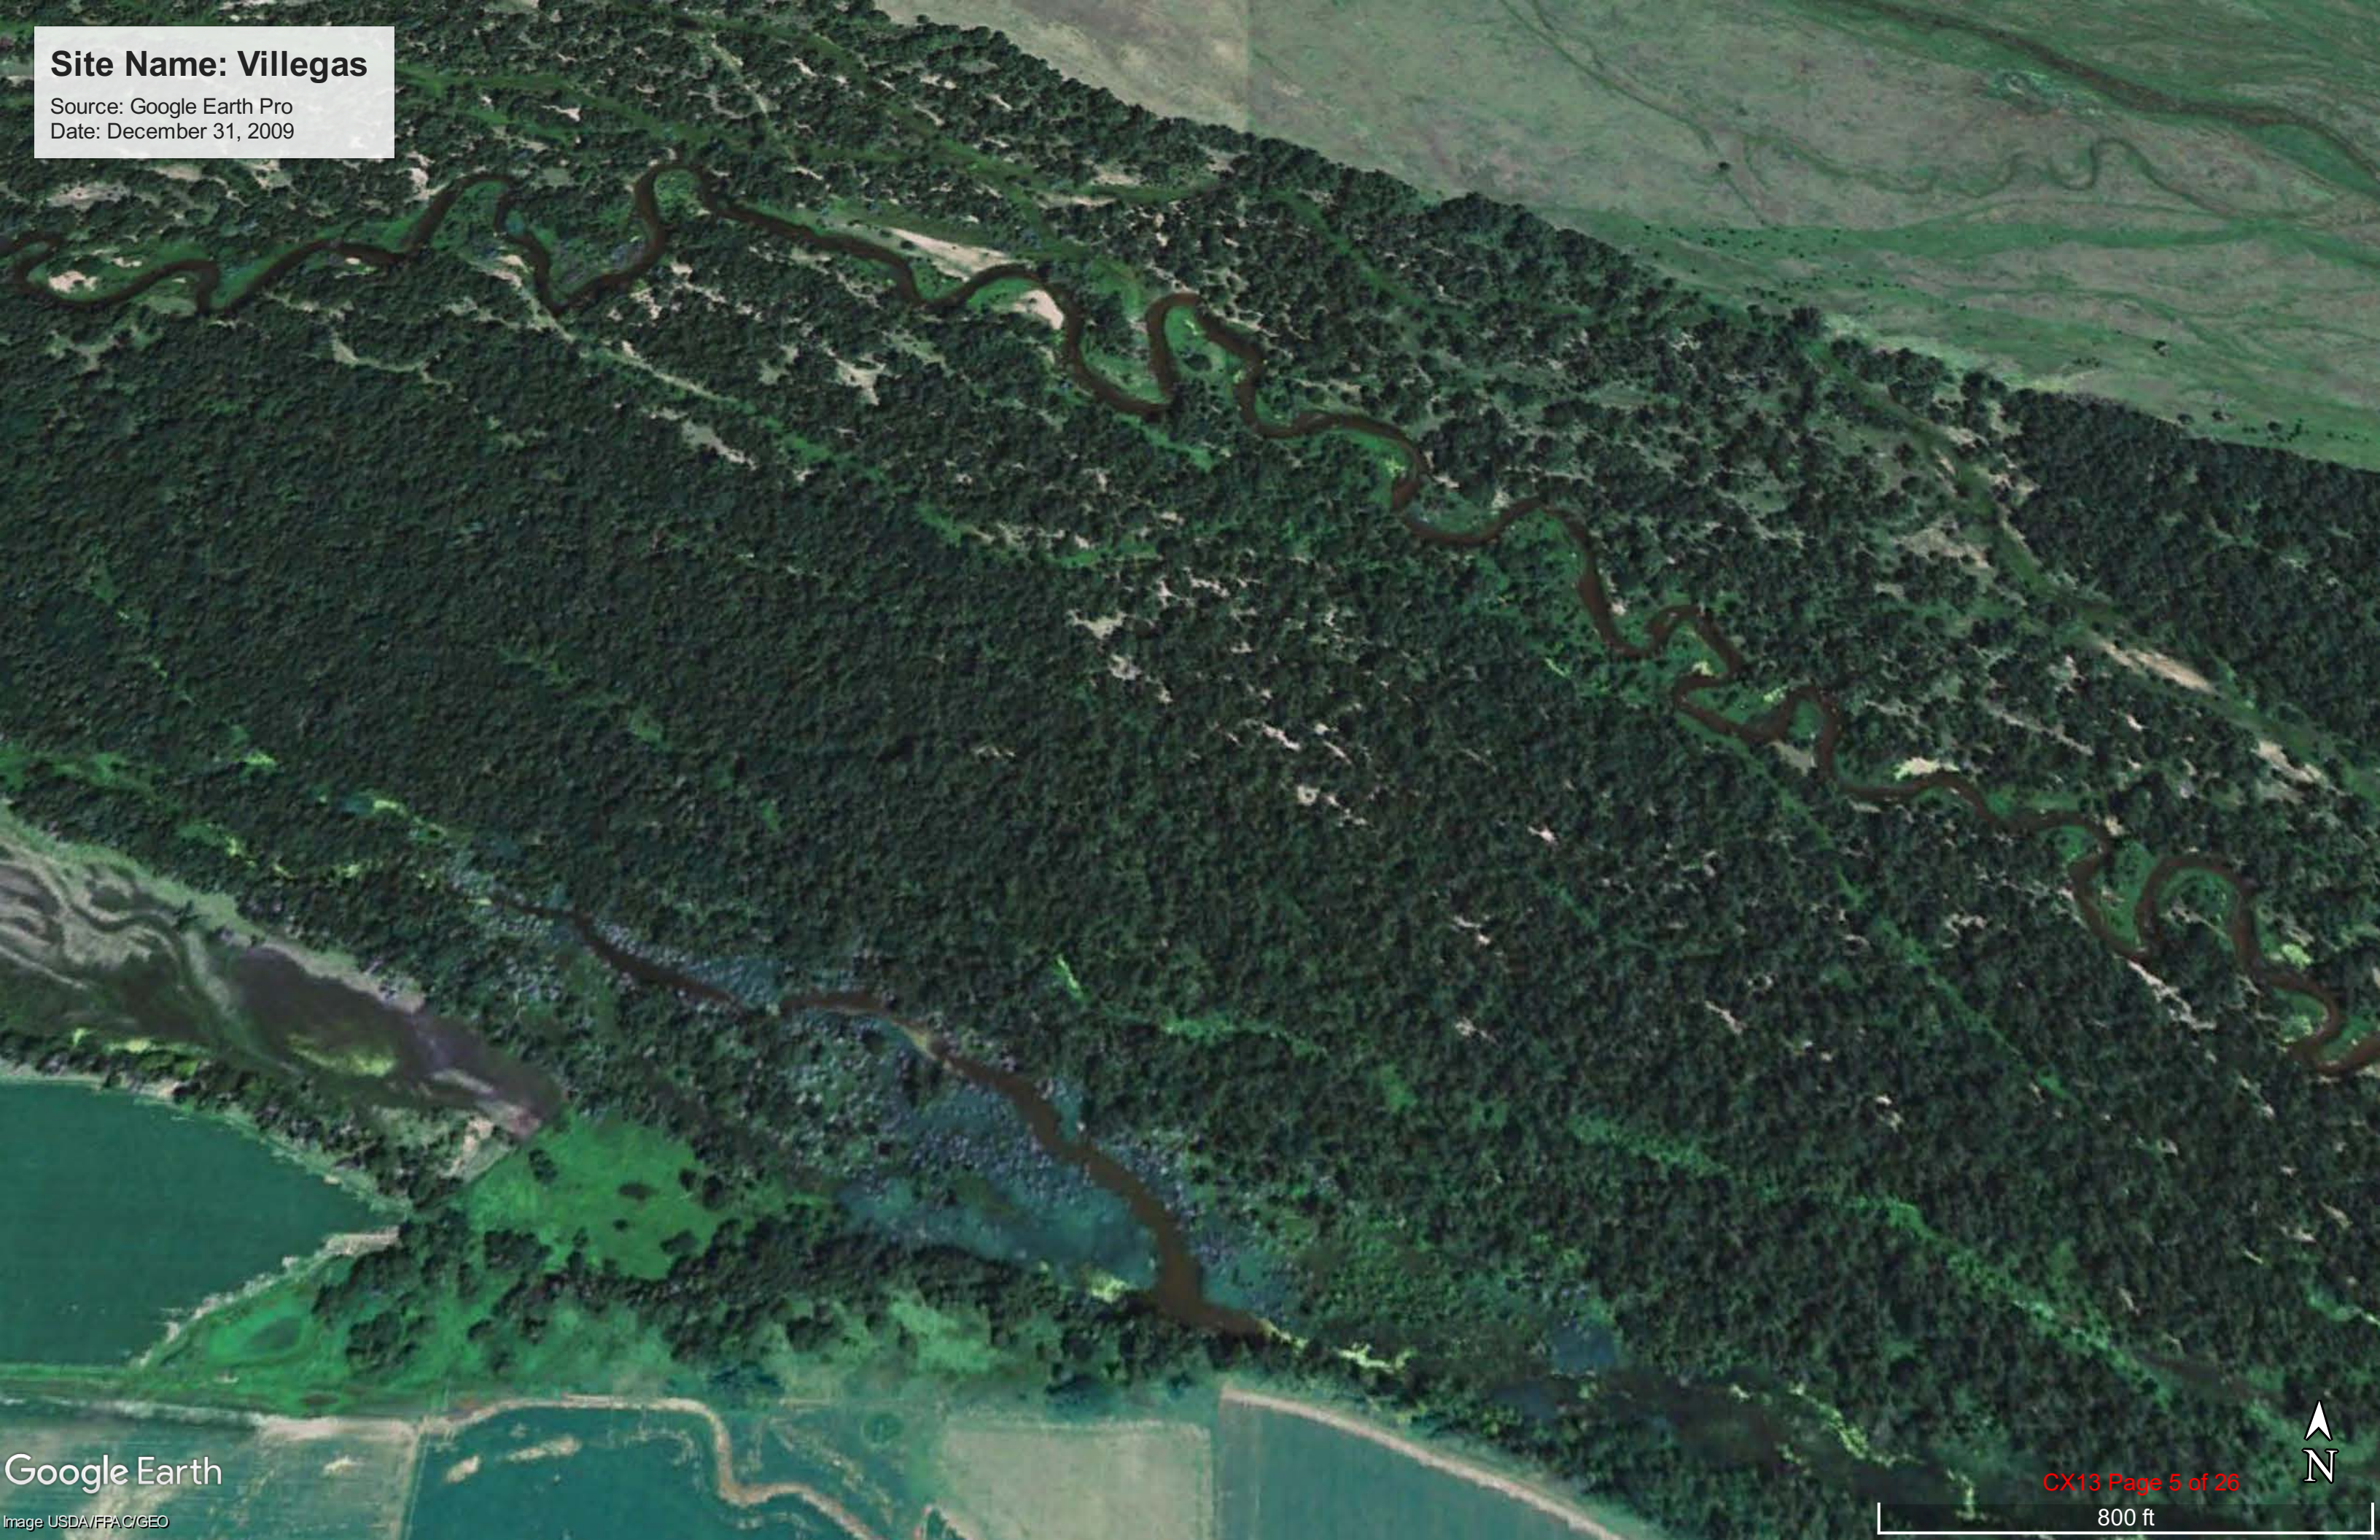

Site Name: Villegas

Source: Google Earth Pro
Date: August 6, 2002

Site Name: Villegas
Source: Google Earth Pro
Date: June 28, 2005

Site Name: Villegas

Source: Google Earth Pro
Date: July 06, 2006

Site Name: Villegas

Source: Google Earth Pro
Date: June 21, 2009

Site Name: Villegas

Source: Google Earth Pro
Date: December 31, 2009

Site Name: Villegas
Image Acquisition Date: June 27, 2012
Image Source: USDA NAIP

Site Name: Villegas

Source: Google Earth Pro
Date: September 08, 2012

Site Name: Villegas

Source: Google Earth Pro
Date: July 21, 2014

Site Name: Villegas
Image Acquisition Date: September 15, 2014
Image Source: USDA NAIP

0 430 860 US Feet