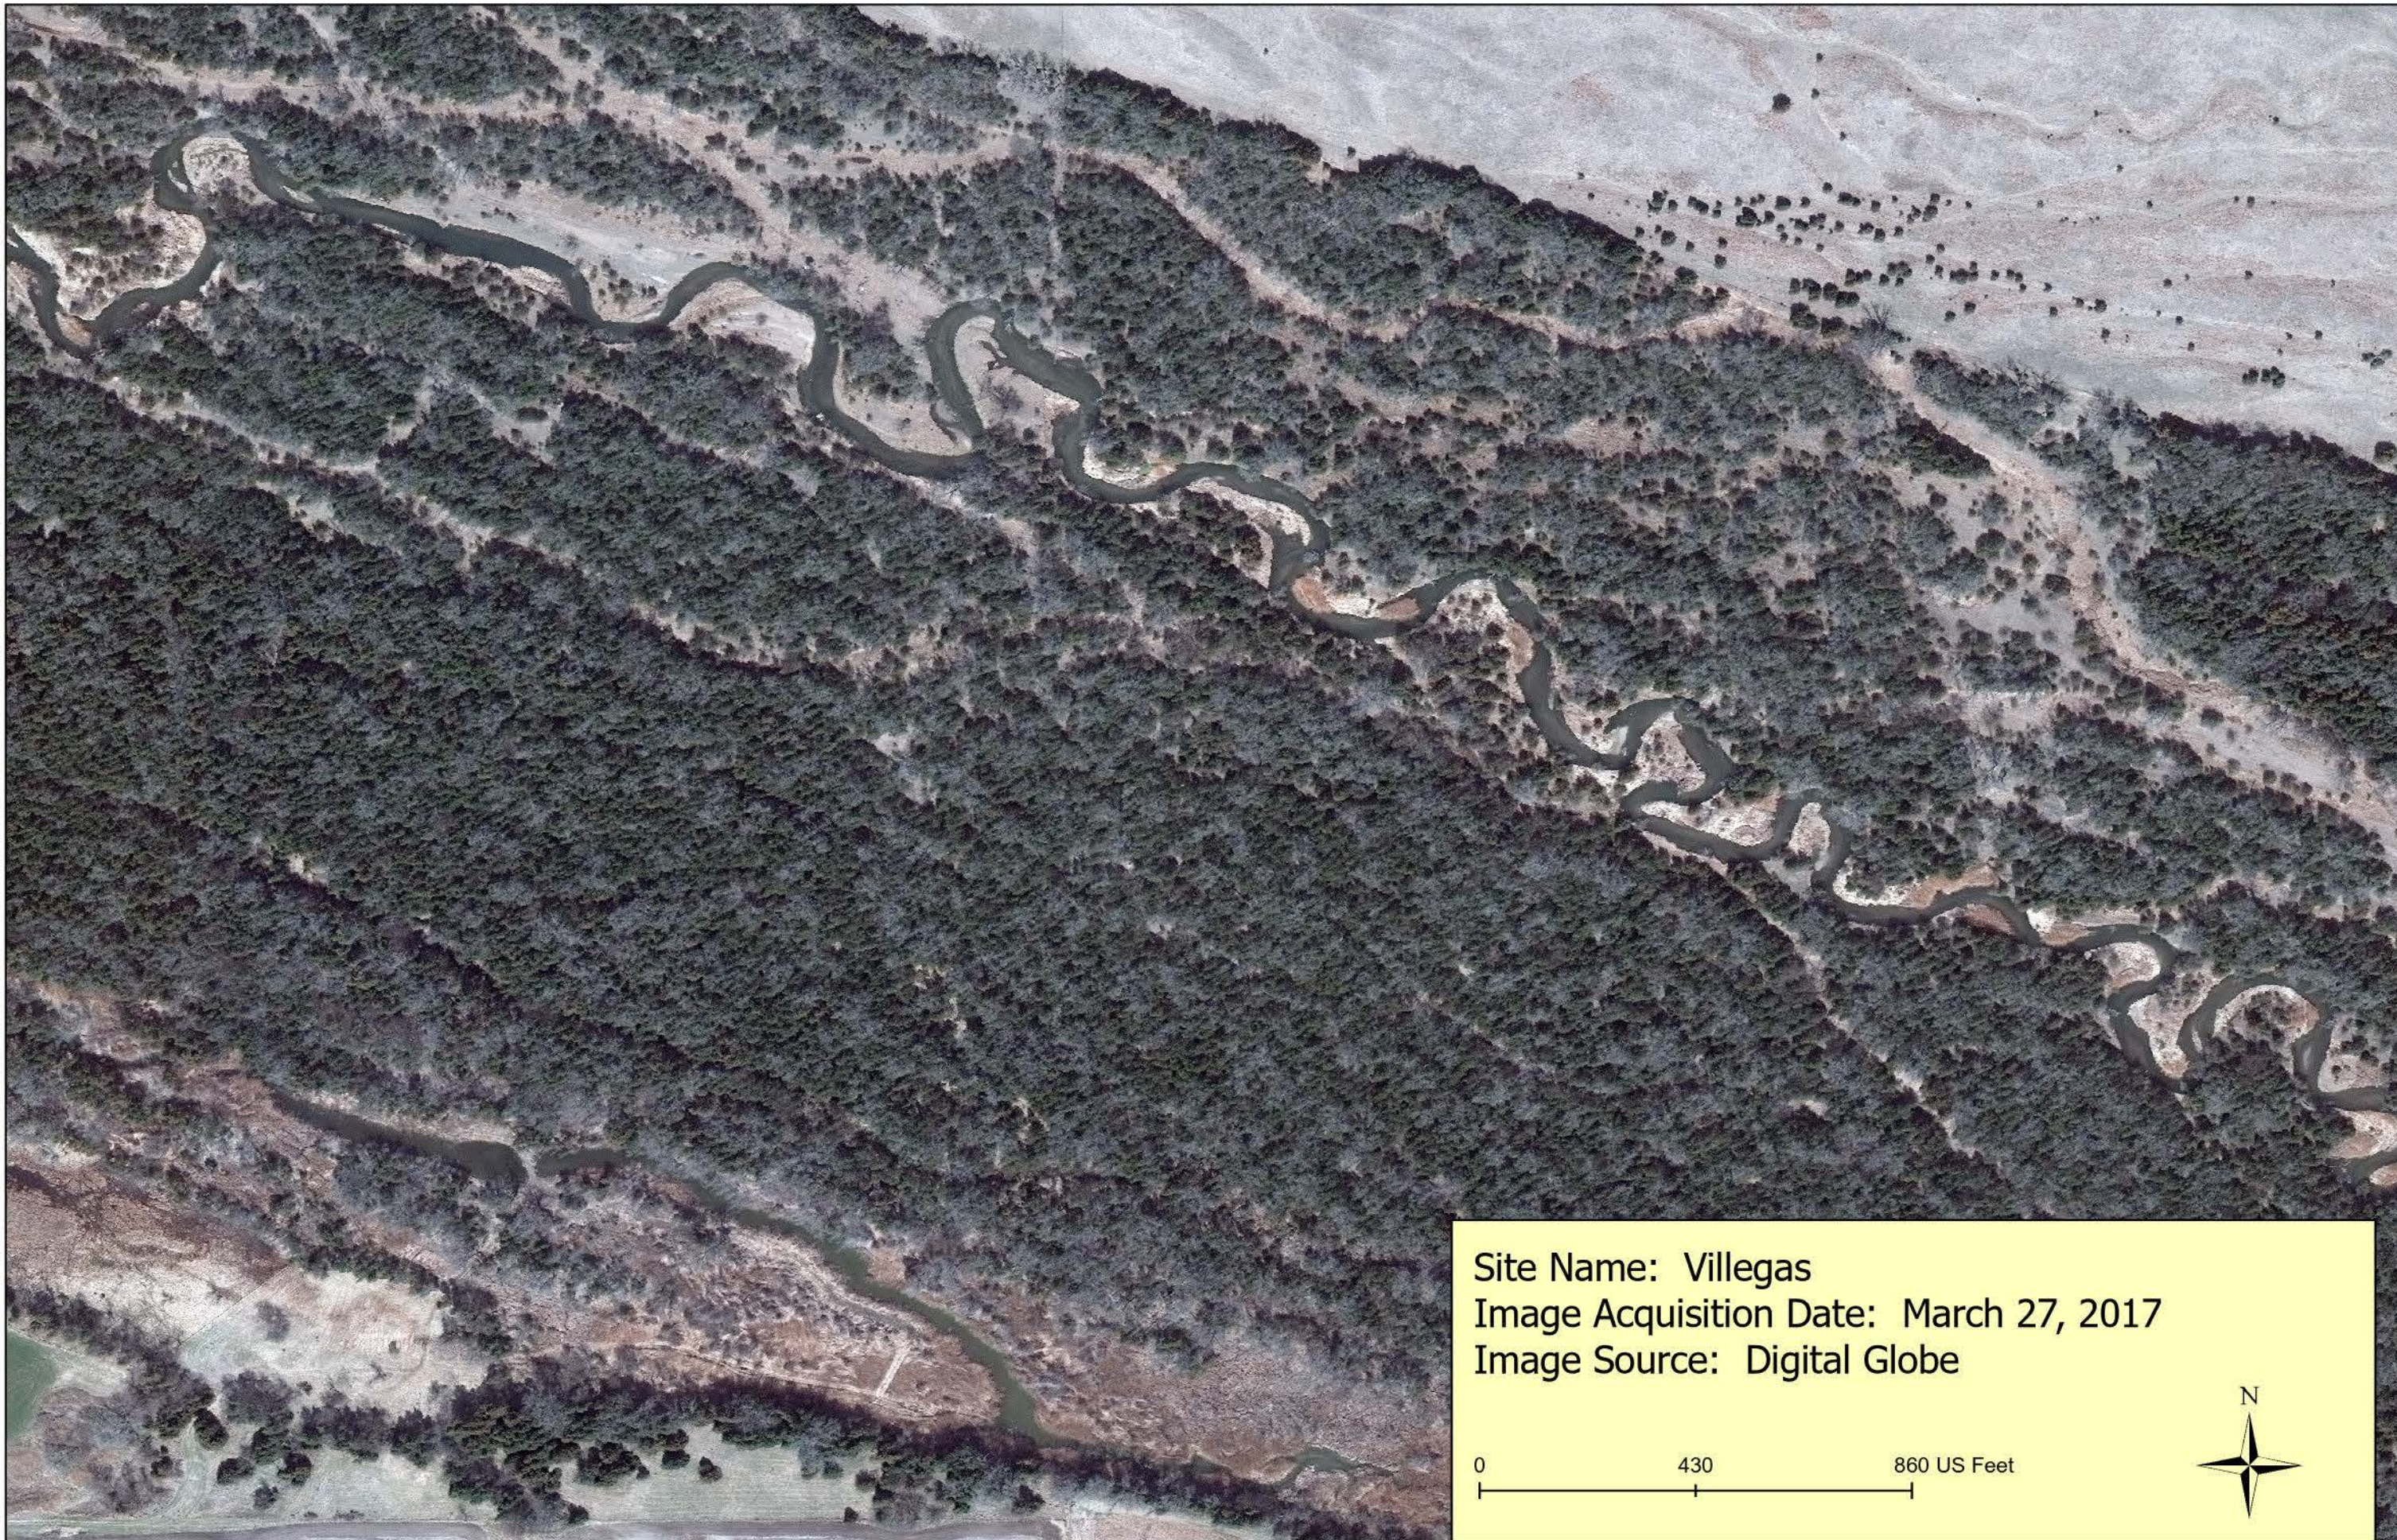

Source: Google Earth Pro
Date: September 08, 2012

Site Name: Villegas

Source: Google Earth Pro
Date: July 21, 2014

Site Name: Villegas
Image Acquisition Date: September 15, 2014
Image Source: USDA NAIP

0 430 860 US Feet

Site Name: Villegas
Image Acquisition Date: August 15, 2016
Image Source: USDA NAIP

0 430 860 US Feet

Site Name: Villegas
Image Acquisition Date: October 09, 2016
Image Source: Digital Globe

0 430 860 US Feet

Site Name: Villegas
Image Acquisition Date: March 27, 2017
Image Source: Digital Globe

0 430 860 US Feet

Site Name: Villegas
Image Acquisition Date: August 07, 2017
Image Source: Digital Globe

Site Name: Villegas
Image Acquisition Date: August 25, 2017
Image Source: Digital Globe