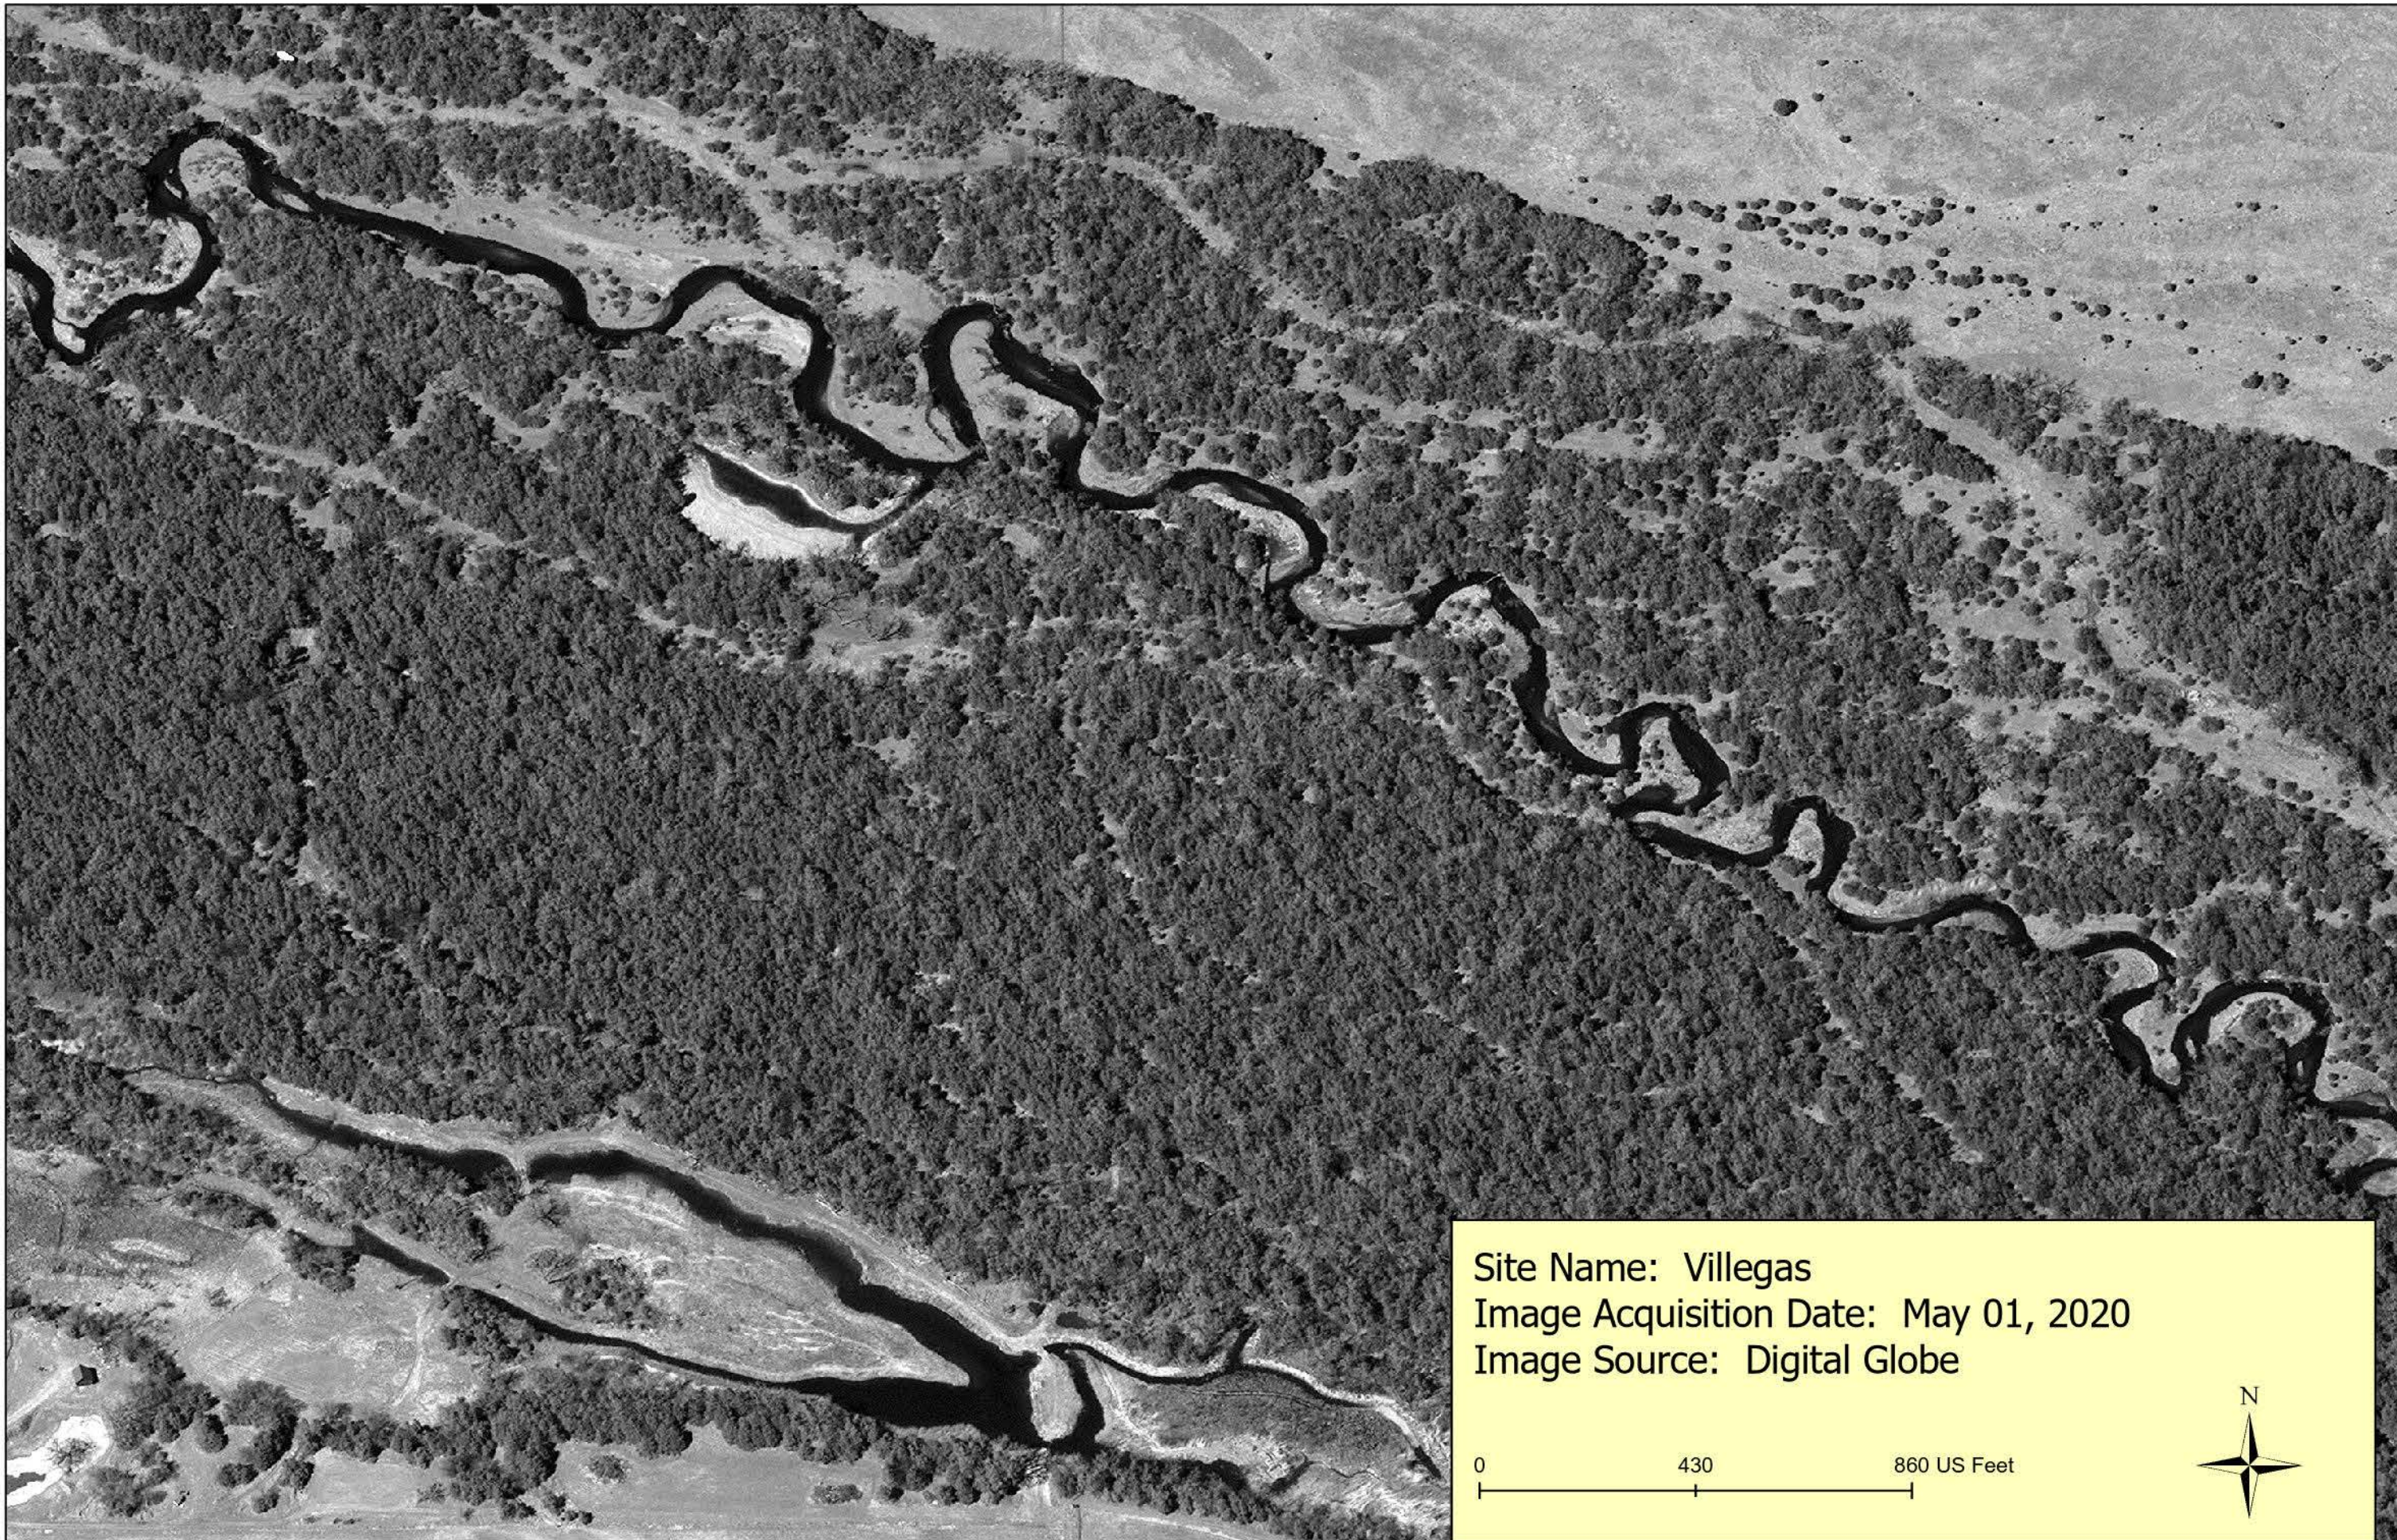

0 430 860 US Feet

Site Name: Villegas
Image Acquisition Date: September 22, 2018
Image Source: USDA NAIP

0 430 860 US Feet

Site Name: Villegas
Image Acquisition Date: December 20, 2018
Image Source: Digital Globe

0 430 860 US Feet

Site Name: Villegas
Image Acquisition Date: January 24, 2020
Image Source: Digital Globe

0 430 860 US Feet

Site Name: Villegas
Image Acquisition Date: May 01, 2020
Image Source: Digital Globe

0 430 860 US Feet

Site Name: Villegas
Image Acquisition Date: August 05, 2020
Image Source: USDA NAIP

Site Name: Villegas
Image Acquisition Date: December 25, 2020
Image Source: Digital Globe

0 430 860 US Feet